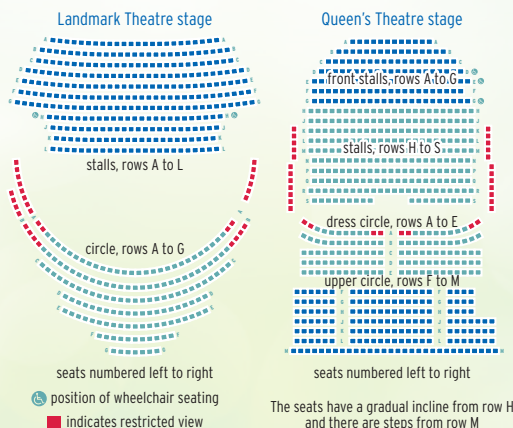

See our website for full terms & conditions.

Love Arts

North Devon Theatres' Trust is a registered charity and our beautiful venues in Barnstaple and Ilfracombe are expensive to maintain. This £1.50 per seat payment is included in the ticket price and helps us improve the theatre experience for our audience and preserve the buildings for future generations.

Access

- ♿ Available at both venues:
  Disabled parking next to venue
  Ramped access (Gallery Café at Queen's Theatre accessible by lift)
  Accessible toilet facilities
  Sound enhancement systems (ask at time of booking)
  View our website or speak to a member of staff for **further access information.**
- 🚐 **Theatres' Minibus Group** catering for people with mobility issues. Contact Janice Banks on 01271 86 56 55 to register.
- ♿ Wherever contractually possible we offer a **free carer's seat** to patrons in receipt of Disability Living Allowance or Attendance Allowance. Please contact Box Office for further information.

Booster seats available for the younger members of our audience.

Family Arts Standard

North Devon Theatres have signed up to the Family Arts Standards. We welcome families and to help you enjoy your experience we are committed to ensuring we meet these standards. As we continue to improve our service for families your views are very important to us - so please let us know if you have a good experience with us or tell us what you'd like to improve.

Seating Plans