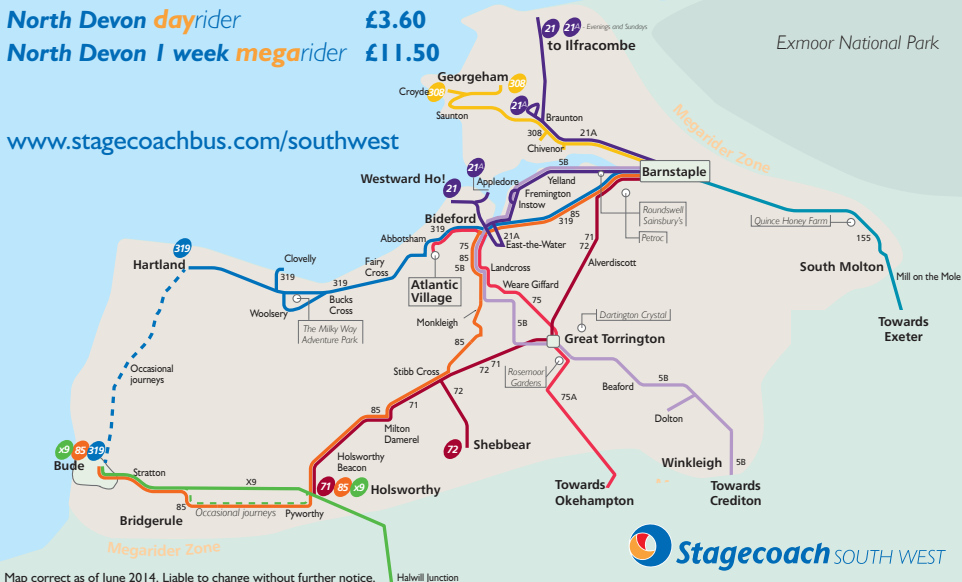

# Get around North Devon by bus!

Our extensive bus network connects you to destinations right across North Devon

North Devon *dayrider* £3.60

North Devon *1 week megarider* £11.50

[www.stagecoachbus.com/southwest](http://www.stagecoachbus.com/southwest)