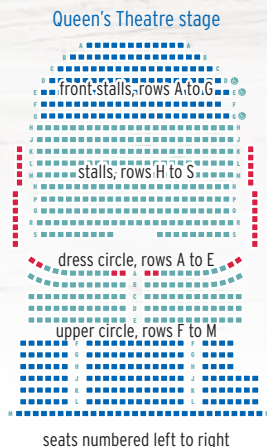

The charge will apply for all bookings whether online, by telephone or at the

counter. However, unlike other theatres who have introduced similar systems it is only charged once per transaction so you may book multiple shows and events and only pay the charge once.

*Transaction fees will not be charged to North Devon Theatres Members and Supporters or groups of 10 or more including schools.

Terms & Conditions

Tickets cannot be exchanged or refunded.

North Devon Theatres reserve the right to make **alterations to the programme** and/or cast. Refunds will not be issued and we cannot be responsible for any consequential loss incurred.

See our website for full terms & conditions.

Access

Available at both venues:
Disabled parking next to venue
Ramped access (Gallery Café at Queen's Theatre accessible by lift)
Accessible toilet facilities
Sound enhancement systems (ask at time of booking)
View our website or speak to a member of staff for **further access information**.

Theatres' Minibus Group catering for people with mobility issues. Contact Janice Banks on 01271 86 56 55 to register.

Wherever contractually possible we offer a **free carer's seat** to patrons in receipt of Disability Living Allowance or Attendance Allowance. Please contact Box Office for further information.

Seating Plans

The seats have a gradual incline from row H and there are steps from row M