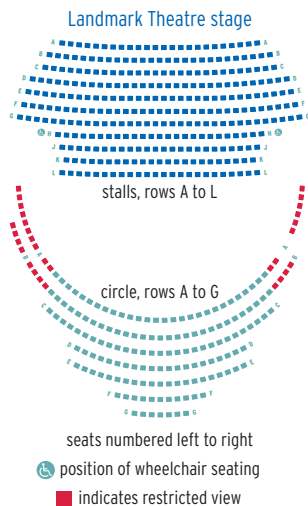

Love Arts

North Devon Theatres' Trust is a registered charity and our beautiful venues in Barnstaple and Ilfracombe are expensive to maintain. This £1.50 per seat payment is included in the ticket price and helps us improve the theatre experience for our audience and preserve the buildings for future generations.