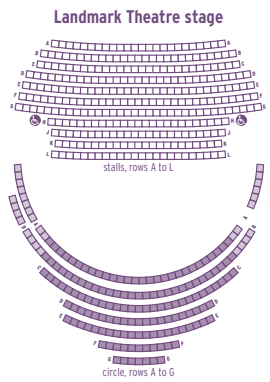

Other Information

For all shows at the Queen's and Landmark Theatres, a £1 booking fee will be added per transaction. This charge contributes to our ticket processing costs. Groups of 10 or more, including schools and our Supporters and Members do not have to pay this charge - see p39 to find out more about our membership scheme.

♥ **Love Arts** - North Devon Theatres' Trust is a registered charity and our beautiful venues in Barnstaple and Ilfracombe are expensive to maintain. Love Arts is a £1.50 per seat payment, included in the ticket price. This payment helps us improve the theatre experience for our audience and preserve the buildings for future generations.

🎫 We're sorry but tickets cannot be exchanged or refunded and we reserve the right to make alterations to the programme and/or cast. We also cannot be responsible for any consequential loss incurred. See our website or ask at the Box Office for full terms & conditions.

Seating Plans

- Seats numbered left to right
- ♿ Position of wheelchair seating
- Indicates restricted view

Queen's Theatre: The seats have a gradual incline from row H and there are steps from row M