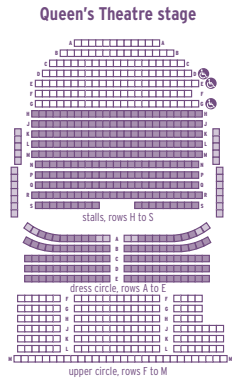

Other Information

For all shows at the Queen's and Landmark Theatres, a £1 booking fee will be added per transaction. This charge contributes to our ticket processing costs. Groups of 10 or more, including schools and our Supporters and Members do not have to pay this charge - see p39 to find out more about our membership scheme.

♥ **Love Arts** - North Devon Theatres' Trust is a registered charity and our beautiful venues in Barnstaple and Ilfracombe are expensive to maintain. Love Arts is a £1.50 per seat payment, included in the ticket price. This payment helps us improve the theatre experience for our audience and preserve the buildings for future generations.

🎫 We're sorry but tickets cannot be exchanged or refunded and we reserve the right to make alterations to the programme and/or cast. We also cannot be responsible for any consequential loss incurred. See our website or ask at the Box Office for full terms & conditions.

Seating Plans

- Seats numbered left to right
- ♿ Position of wheelchair seating
- Indicates restricted view

Queen's Theatre: The seats have a gradual incline from row H and there are steps from row M