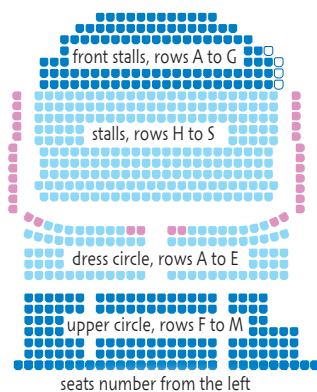

Terms and Conditions

£ Tickets cannot be exchanged or refunded.

! North Devon Theatres reserve the right to make alterations to the programme and/or cast. Refunds will not be issued in these circumstances and we cannot be responsible for any consequential loss incurred.

C Concessions are available for some performances for children, full-time students, over 60s, registered disabled and those in receipt of Job Seekers allowance.

Please see our website for full terms and conditions or ask one of our Box Office staff for details.

Access

P Disabled parking is available next to both theatres.

♿ Both theatres have ramped access*, accessible toilet facilities and wheelchair spaces in the stalls

🔊 Sound enhancement systems are available in both theatres. Please enquire at time of booking.

🚐 The Theatres' Minibus Group caters for those with mobility issues. Please contact Janice Banks on 01271 86 56 55 to register.

*First floor Gallery Café at Queen's Theatre accessible by lift.

Further access information is available on our website, or please speak to a member of staff.

Booking key

- **G** Group discounts available
- **fr** Ticket offers for 'Friends'
- **ed** Education project
- **pr** Free programme for 'Friends'
- **6** Recommended min age
- **🚐** Community bus available
- **🪑** Seating space available
- **🚶** Standing space available
- **❤️** 60p Love Arts payment is added to each seat sold

Queen's Theatre stage