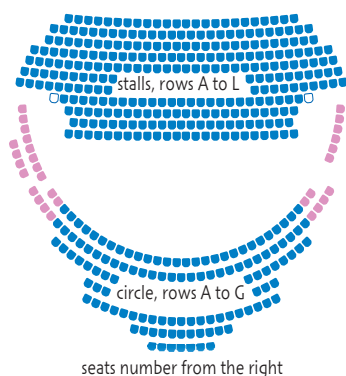

Landmark Theatre stage

□ indicates restricted view   ■ position of wheelchair seating